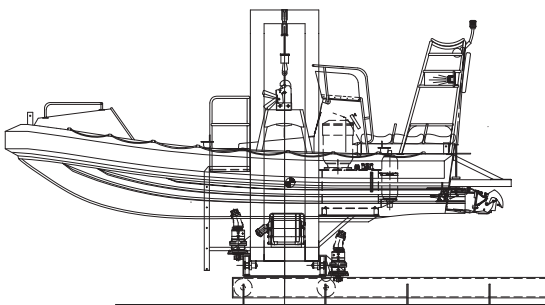

Movable FRC / MOB-boat davit

MOB-BOAT DAVIT TYPE:
AMDT-3500

Approved by:
Det Norske Veritas

Technical data:

| | |
|-------------------------|--------------|
| Lifting/lowering: | SWL 3500 kg |
| Lifting/lowering speed: | 0-50 m/min |
| Dead ship lowering: | 60 m/min |
| Rail length: | 10 meter |
| Max list/Trim: | -20 / 10 deg |
| Operasjon temp: | -20 to 60 °C |
| Weigth prox: | 5500 kg |