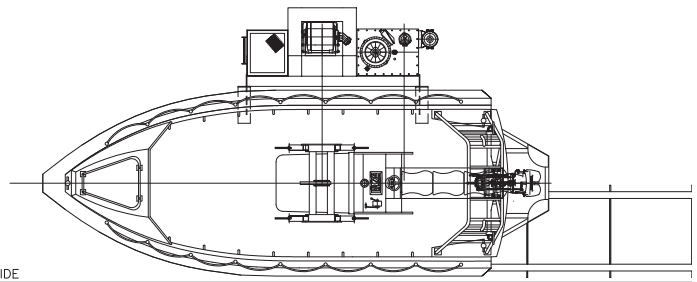

Movable FRC / MOB-boat davit

MOB-BOAT DAVIT TYPE:
AMDT-3500

Approved by:
Det Norske Veritas

Technical data:

Lifting/lowering:	SWL 3500 kg
Lifting/lowering speed:	0-50 m/min
Dead ship lowering:	60 m/min
Rail length:	10 meter
Max list/Trim:	-20 / 10 deg
Operasjon temp:	-20 to 60 °C
Weigth prox:	5500 kg

PORT SIDE

Maritime cranes & Davit's - service & maintenance

AUKRA

MARITIME AS