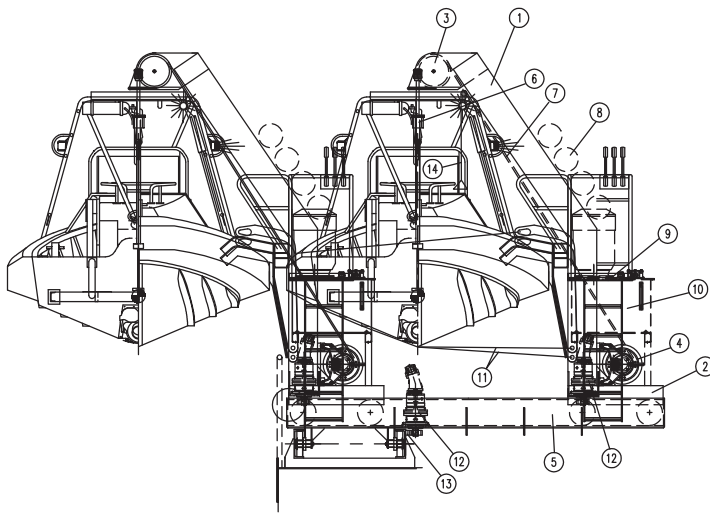

Movable FRC / MOB-boat davit

MOB-BOAT DAVIT TYPE:
AMDT-3500

Approved by:
Det Norske Veritas

Technical data:

| | |
|-------------------------|--------------|
| Lifting/lowering: | SWL 3500 kg |
| Lifting/lowering speed: | 0-50 m/min |
| Dead ship lowering: | 60 m/min |
| Rail length: | 10 meter |
| Max list/Trim: | -20 / 10 deg |
| Operasjon temp: | -20 to 60 °C |
| Weigth prox: | 5500 kg |